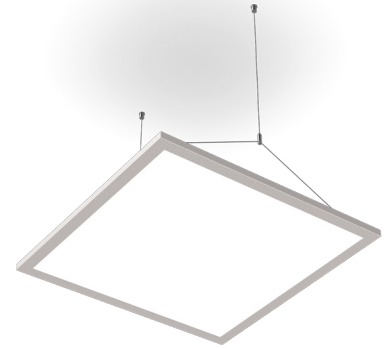

CLEVEREDGE PRO

Rectilinear Luminaire

DESCRIPTION

Cleveredge Pro is an indoor rated rectilinear luminaire for general lighting applications. With a "back-to-basics" design utilizing suspension mounting, Cleveredge is well suited as a modest statement-piece for conference rooms, restaurants, hospitality venues, and more. Its name is the first indication of its "clever" design, having a multitude of finish options for the trim surrounding the edge-lit LED board: finishes range from painted RAL colors to specialized wood, marble, or concrete textured finishes. Luminaire is available in three sizes, all complemented with power and CCT selectability using a rear-mounted switch. Also available is a field-installed emergency battery backup for 90-minute minimum runtime.

M4
Marble
Style 4

W1
Wood
Style 1

W2
Wood
Style 2

W3
Wood
Style 3

W4
Wood
Style 4

CLEVEREDGE PRO

Rectilinear Luminaire

		1x4'	2x2'	2x4'
PHYSICAL	HOUSING	Ultra-Slim Steel Frame		
	LENS	Translucent Polycarbonate Diffuser		
	DIMENSIONS	50.1" L x 14.1" W x 1" H	26.1" L x 26.1" W x 1" H	50.1" L x 26.1" W x 1" H
	OPERATING TEMPERATURE	-4°F to 113°F		
	WEIGHT	8.2 Pounds	7.8 Pounds	13.8 Pounds
	FACTORY PRESETS	4000K and 40 Watts		